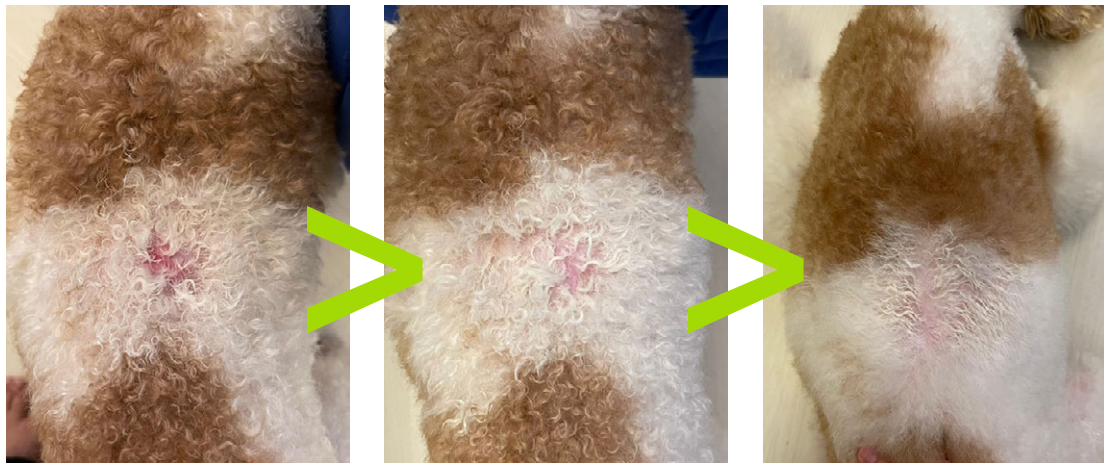

How do Natureal benefits my pets?

- Natureal embeds the power of ViKang™, an antimicrobial material derived from upcycled food ingredients.
- This technology not only eliminates bacteria, viruses, and fungi but also promotes wound healing, providing your pet with long-lasting protection.

Is Natureal safe for pets?

Yes, Natureal is safe for both pets and humans!

The key ingredients of Natureal – ViKang™ come with a range of prestigious certifications, including Intertek's 99.9% Antibacterial Certification, EN1276 Test Certified. And ISO 22196 Test Certified. It's 100% human food-grade, contains natural antimicrobials, making it free from chemicals and alcohol. SGS REACH Test report is available.

Certified by TÜV SÜD PSB (99.9% antibacterial) and SGS REACH Test (report available).

Testimonial-Hot Spots

No Ammonia Tested

PLATINUM
choice®

NEW
ARRIVAL

Natureal

Nature's Pet Shield

Odour Eliminator &
Sanitising Spray