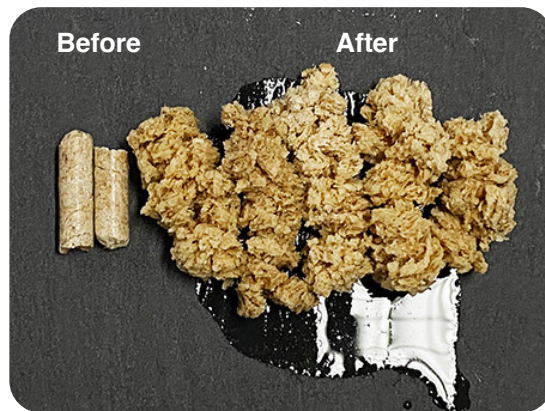

RB046 10L (104 bags/pallet)

8 887677 600229

Natural Pine Cat Litter

- 100% Natural
- Absorbs Faster
- Chemical Free
- No Tracking
- Safer & Healthier
- No Dust
- Neutralizes Odor Naturally

Aristo-Cats Natural Pine Cat Litter is 100% natural. It quickly absorbs and neutralizes odors, with wet pellets turning into biodegradable sawdust that can be used as fertilizer, and the sawdust easily settles at the bottom of the litter tray for effortless cleaning.