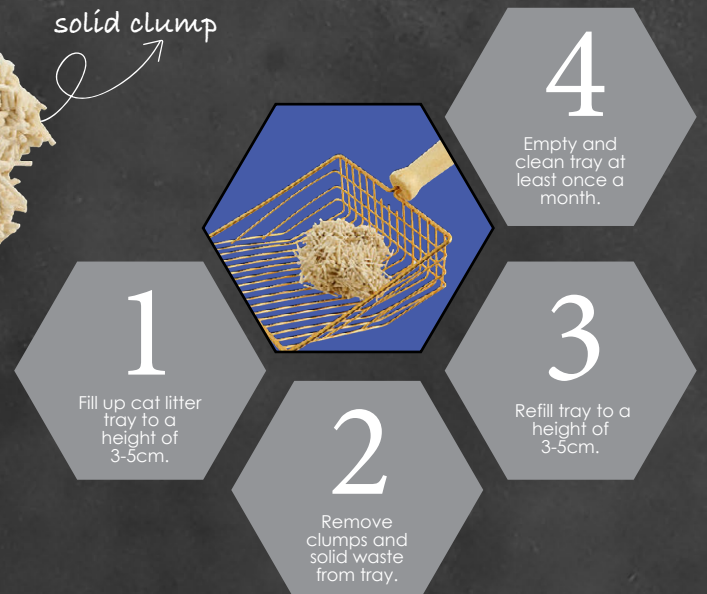

Sumo Cat Tofu Cat Litter has superb odour control because of the fast absorption and clumping speed.

8L (6 bags/ctn)

Ctn Size: 43.5cm x 29.5cm x 21cm

RB120 Apple

RB121 Lemon

RB123 Rose

RB122 Baby Powder

RB124 Blueberry