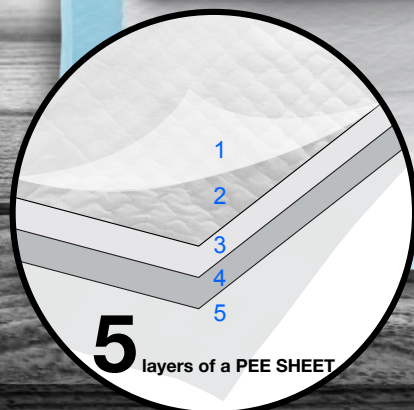

Ingredients:

Talc, Menthol, Triclosan, Allantoin, Fragrance

PA572 Cool Sport
150G

PA573 Pinky Cool
150G

PEE SHEET

Super Absorbent

8 bags/ctn
Ctn Size: 55cm x 22cm x 44.5cm

Canines' Language® Pee Sheet absorb and turns urine into gel very quickly to prevent spills and maintaining a dry surface to prevent tracking. Water proof PE film at the bottom layer prevents leakage and staining to your floor.