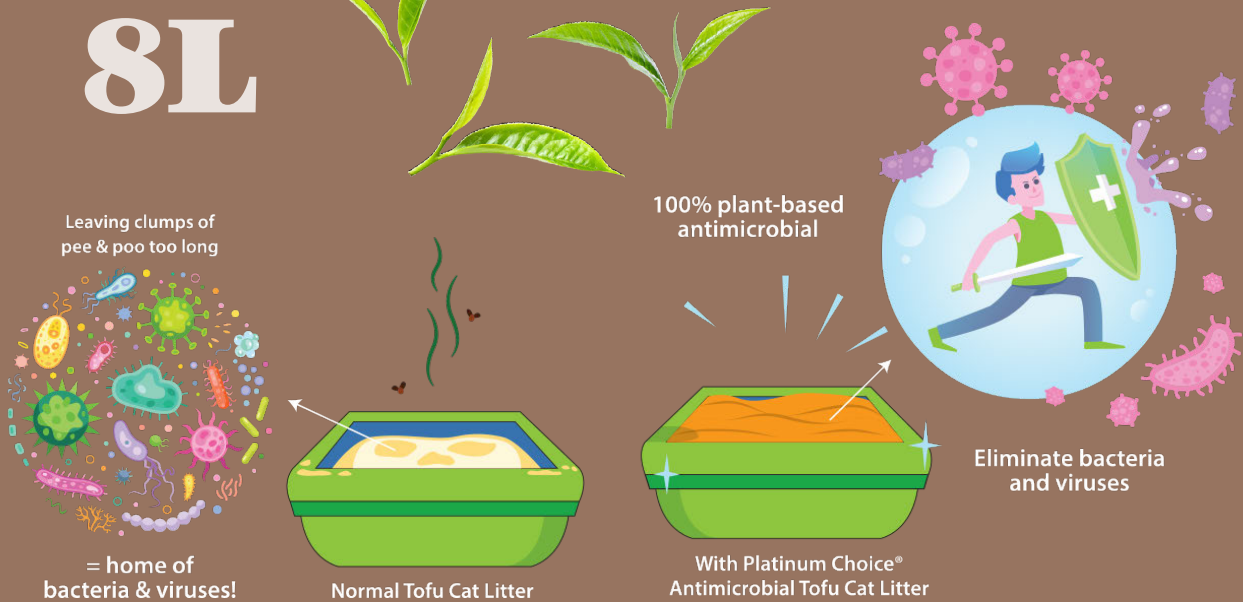

Platinum Choice® Antimicrobial Tofu Cat Litter is a premium, eco-friendly litter made from food-grade, non-toxic ingredients that deliver powerful clumping and superior odour control. Its antimicrobial formula helps eliminate over 80% of bacteria and viruses, while the lightweight, dust-free texture forms tight clumps for easy, hassle-free cleaning. Naturally biodegradable and flushable, it offers a convenient and hygienic solution for maintaining a fresh, clean environment for both you and your cat.

8L

RB266 Original (6 bags/ctn)
Carton Box: 43.5cm x 29.5cm x 21cm

RB269 Baby Powder (6 bags/ctn)
Carton Box: 43.5cm x 29.5cm x 21cm

RB267 Lavender (6 bags/ctn)
Carton Box: 43.5cm x 29.5cm x 21cm

RB270 Coffee (6 bags/ctn)
Carton Box: 43.5cm x 29.5cm x 21cm

RB268 Green tea (6 bags/ctn)
Carton Box: 43.5cm x 29.5cm x 21cm