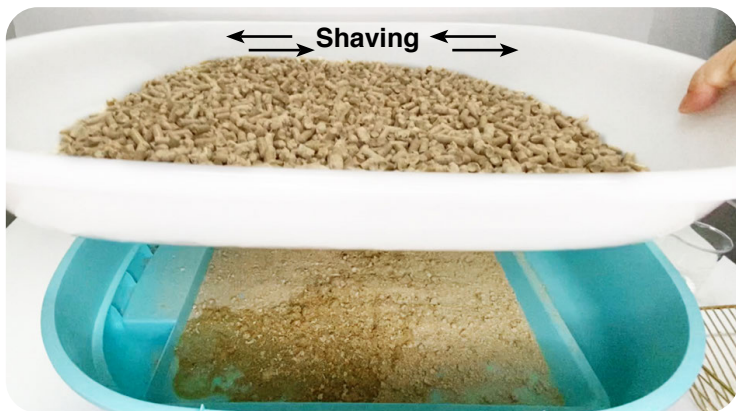

RB046 10L (104 bags/pallet)

8 887677 600229

Natural Pine Cat Litter

- 100% Natural
- Absorbs Faster
- Chemical Free
- No Tracking
- Safer & Healthier
- No Dust
- Neutralizes Odor Naturally

Aristo-Cats Natural Pine Cat Litter is 100% natural. It quickly absorbs and neutralizes odors, with wet pellets turning into biodegradable sawdust that can be used as fertilizer, and the sawdust easily settles at the bottom of the litter tray for effortless cleaning.