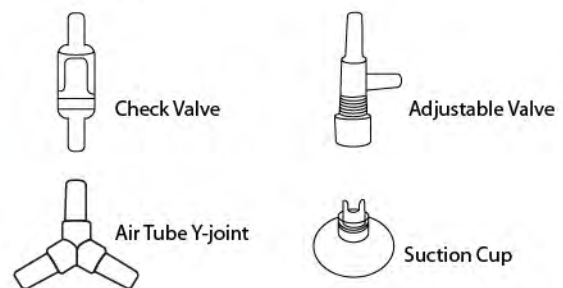

Includes

Code No.

AS090
AS091
AS092

Description

Nano Tech Bubble Diffuser 50mm disc
Nano Tech Bubble Diffuser 100mm disc
Nano Tech Bubble Diffuser 150mm disc

Specification

ø50mm / ø70mm
ø100mm / ø130mm
ø150mm / ø180mm

Packing

100 pieces/carton
30 pieces/carton
20 pieces/carton