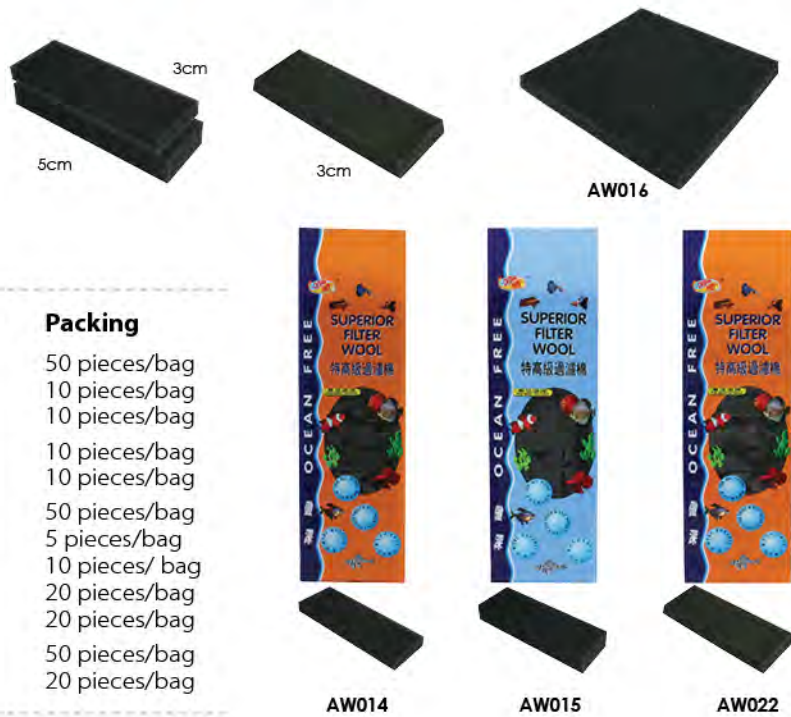

SUPERIOR BIO-FOAM

- Special raw material made with high durability
- Special high quality Bio-Foam
- Different sizes for all filter types
- Different shape, size and thickness
- Customization of sizes possible upon request

Code No.	Specification	Packing
AW014	Coarse-32.5 x 11.25 x 3cm	50 pieces/bag
AW014A	Coarse-200 x 100 x 3cm	10 pieces/bag
AW014B	Coarse-100 x 100 x 3cm	10 pieces/bag
AW014E	Fine-200 x 100 x 3cm	10 pieces/bag
AW014F	Fine-100 x 100 x 3cm	10 pieces/bag
AW015	Coarse-32.5 x 11.25 x 5cm	50 pieces/bag
AW015A	Coarse-200 x 100 x 5cm	5 pieces/bag
AW015C	Coarse-100 x 100 x 5cm	10 pieces/bag
AW016	Coarse-50 x 50 x 3cm	20 pieces/bag
AW017	Coarse-50 x 50 x 5cm	20 pieces/bag
AW022	Fine-32.5 x 11.25 x 3cm	50 pieces/bag
AW023	Fine-50 x 50 x 3cm	20 pieces/bag

GREEN / BLUE BIO-MAT

- Special quality Bio-Mat
- Made with toughened material and non toxic
- Material are tough bonded to last longer
- Highly recommended as pre-filter material
- First choice for KOI pond filtration system
- In different shape, color, thickness to suit all needs
- Customization of sizes possible upon request