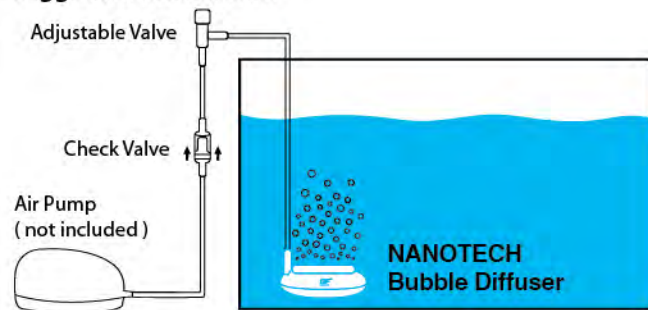

Suggested Installation