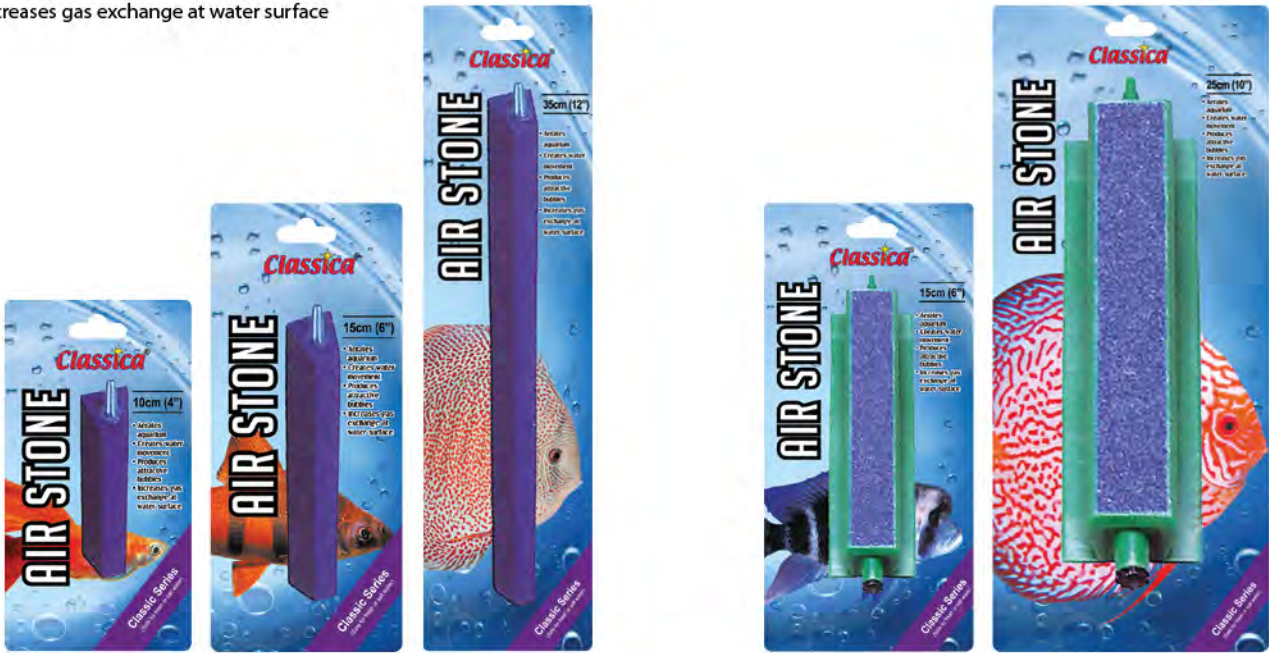

Code No.

AS069

Packing

48 pieces/carton

CLASSIC SERIES AIR STONE

- Aerates aquarium
- Creates water movement
- Produces attractive bubbles
- Increases gas exchange at water surface

AS042

AS043