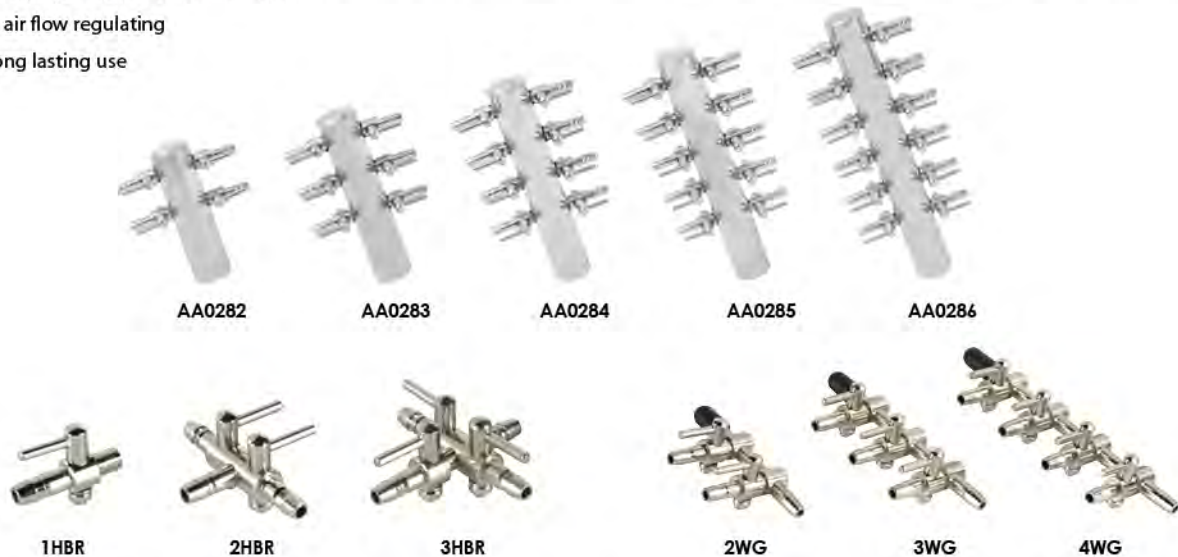

HEAD BRASS, WAY GANG & DISTRIBUTOR

- Made with high quality non-corrosive material
- For precise air flow regulating
- Made for long lasting use

Code No.	Description	Specification	Packing
1HBR	Head Brass (8105)	1 head	3000 pieces/carton
2HBR	Head Brass (8101)	2 head	2000 pieces/carton
3HBR	Head Brass (8102)	3 head	1200 pieces/carton
2WG	Way Gang	2 way	576 pieces/carton
3WG	Way Gang (8102)	3 way	576 pieces/carton
4WG	Way Gang (8103)	4 way	384 pieces/carton
AA0282	Distributor	4 way	48 pieces/carton
AA0283	Distributor	6 way	48 pieces/carton
AA0284	Distributor	8 way	48 pieces/carton
AA0285	Distributor	10 way	48 pieces/carton
AA0286	Distributor	12 way	48 pieces/carton

AQUARIUM SILICONE TUBE / NORMAL TUBING

- High quality silicone tubing
- Available in different colors
- Long lasting and will not harden / brittle after long use and do not cause extreme bending