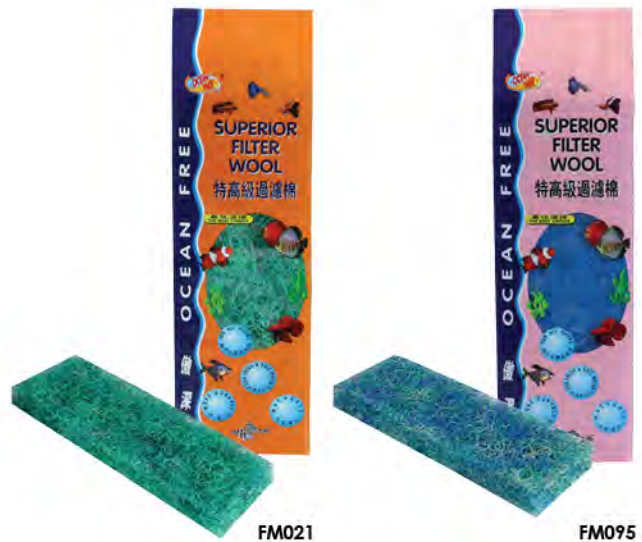

SUPERIOR FILTER WOOL

- Superior multiple wool types and bio-foam for all filtration usage
- For freshwater and saltwater use

- High quality, durable and re-usable
- Can be used for most major filter types

- Widest selection in the market

Code No.	Description	Specification	Packing
AW008	3 Layer Wool	3 pieces	50 pieces/bag
AW048	Blue Fibre Wool	Blue 2cm x 5 pieces	10 pieces/bag
AW055	Hard Wool	White 2cm x 6 pieces	10 pieces/bag
AW103	Blue Bio Wool	Blue 2cm x 5 pieces	10 pieces/bag
AW3PC	New 3pcs Wool	White 2cm x 3 pieces	20 pieces/bag
AW6PC	New 6pcs Wool	White 2cm x 6 pieces	10 pieces/bag
AW093	Super Bio Wool	Blue 2cm x 2 pieces	50 pieces/bag
AW093A	Super Bio Wool	Green 2cm x 2 pieces	50 pieces/bag
AW093B	Super Bio Wool	Green 2cm & Blue 2cm	50 pieces/bag
AW094	Super Bio Foam	Black 2cm & Bio-Foam 0.5cm	50 pieces/bag
AW095	Super Bio Wool	Blue 2cm & Bio-Foam 0.5cm	50 pieces/bag
AW095A	Super Bio Wool	Green 2cm & Bio-Foam 0.5cm	50 pieces/bag
AW096	Super Bio Wool	Blue 2cm & White 2cm	50 pieces/bag
AW096A	Super Bio Wool	Green 2cm & White 2cm	50 pieces/bag
AW097	Super Bio Foam	Black 2cm & White 2cm	50 pieces/bag

SUPERIOR BIO-FOAM

- Special raw material made with high durability
- Special high quality Bio-Foam
- Different sizes for all filter types
- Different shape, size and thickness
- Customization of sizes possible upon request

GREEN / BLUE BIO-MAT

- Special quality Bio-Mat
- Made with toughened material and non toxic
- Material are tough bonded to last longer
- Highly recommended as pre-filter material
- First choice for KOI pond filtration system
- In different shape, color, thickness to suit all needs
- Customization of sizes possible upon request