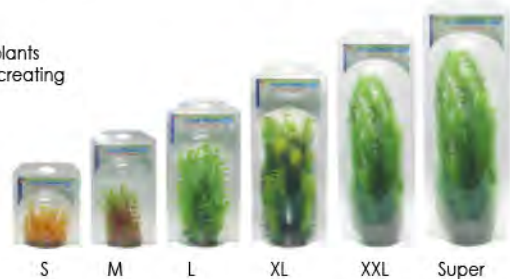

PP321 15cm x 26cm
Plastic Plant
25 pieces/carton

PP322 15cm x 26cm
Plastic Plant
25 pieces/carton

PP323 20cm x 36cm
Plastic Plant
25 pieces/carton

PP324 30cm x 50cm
Plastic Plant
25 pieces/carton

- High quality self-sinking plastic plants
- Realistically made and assist in creating natural environment in tanks