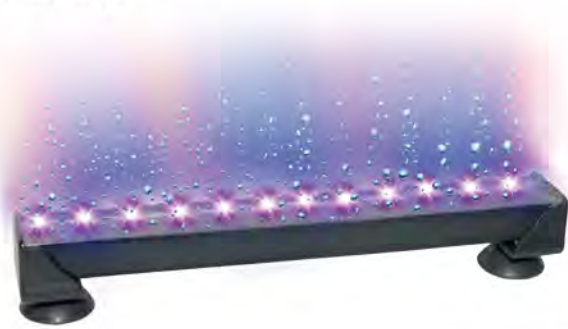

BUBBLE CURTAIN LED LIGHT

Underwater Led With Multiple Light Modes

- Energy saving, safe and non-toxic
- Dynamic bubble + Light display
- Multiple display modes
- 7 Light colours / mode
- Multi usage

AL398
AL399
AL400
AL401
AL402

Code No.	Description	Specification	Packing
AL398	Bubble Curtain LED Light	15cm - 1.44W (0.24W x 6)	24 pieces/carton
AL399	Bubble Curtain LED Light	20cm - 2.16W (0.24W x 9)	24 pieces/carton
AL400	Bubble Curtain LED Light	30cm - 3.60W (0.24W x 15)	12 pieces/carton
AL401	Bubble Curtain LED Light	45cm - 5.04W (0.24W x 21)	12 pieces/carton
AL402	Bubble Curtain LED Light	60cm - 7.20W (0.24W x 30)	12 pieces/carton

EVER CHANGING LED MULTI-COLOUR LIGHT

- Low Voltage (12v)
- Safe and user friendly
- 7 fun & attractive colour
- Multi usage
- Multi mode display: Steady blinking Steady on Sequential changing Rotating blinking

RoHS CE